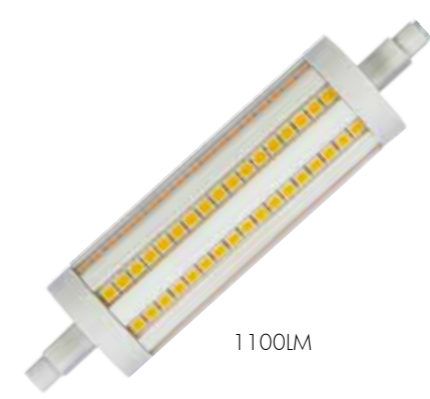

HALO LED

R7S

900LM

NEW 344-52

EAN 7391482029157 E-NR 8292940 10/80
118mm 20mm 2700K 80Ra 900lm
360° 8W R7S 220-240VAC EC A++

1100LM

344-53

EAN 7391482024558 E-NR 8292509 10/80
118mm 28mm 2700K 80Ra 1100lm
360° 10W R7S 220-240VAC EC A+