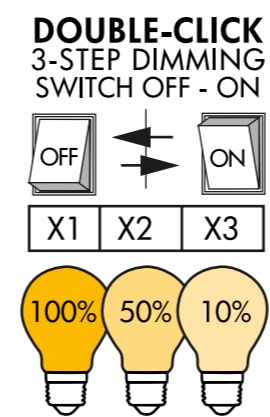

"30W" 359-60 EAN 7391482017307 E-NR 8291518 10/100 50mm 58mm 2700K 80Ra 360lm 230lm₉₀ 180cd 110° 5W (≈33W) GU10 220-240VAC EC A	"30W" 359-61 EAN 7391482017314 E-NR 8291519 10/100 37mm 103mm 2700K 80Ra 360lm 240° 5W (≈33W) E14 220-240VAC EC A+	"60W" 359-62 EAN 7391482017475 E-NR 8291520 10/100 60mm 108mm 2700K 80Ra 806lm 240° 8.5W (≈60W) E27 220-240VAC EC A+