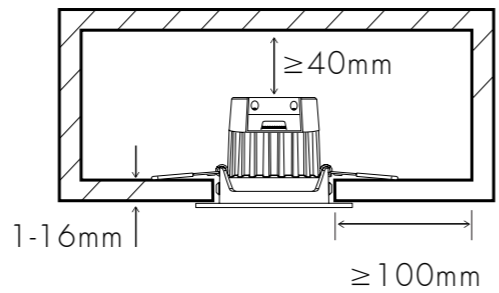

DOWNLIGHTS

Energieeffektiva ersättare för halogenarmaturer. Downlights för infälld i tak med en spridningsvinkel på 38° som skapar en behaglig ljusbild. De passar som effektbelysning och är dessutom riktbara.

Energy efficient replacement for halogen fittings. Downlights for recessed ceilings with a spreading angle of 38° which creates a comfortable light image. They fit as power lighting and are also adjustable.

Energieeffizienter Ersatz für Halogen-Fassungen. Verstellbare Downlights für abgehängene Decken mit einem Abstrahlwinkel von 38° für ein komfortables Lichtbild.

366-01

EAN 7391482004475 E-NR 7463111 6/48
⌀86mm ⌀59.5mm 3000K 80Ra 260lm 230lm₉₀
485cd 38° 4.5W (≈35W) 220-240VAC EC A

366-02

EAN 7391482004482 E-NR 7463113 6/48
⌀86mm ⌀59.5mm 3000K 80Ra 380lm 330lm₉₀
670cd 38° 6.3W (≈50W) 220-240VAC EC A

366-03

EAN 7391482004499 E-NR 7463115 6/48
⌀86mm ⌀62mm 3000K 80Ra 620lm 620lm₉₀
1400cd 38° 9.2W (≈75W) 220-240VAC EC A+

366-11

EAN 7391482004666 E-NR 7463117
⌀10/80 ⌀86mm ⌀11mm

LED DIMMER

Våra dimmers är självklart kompatibla med de flesta av Star Tradings dimmerkompatibla produkter. Ljusstyrka samt minsta/största antal lampor kan variera. För mer information besök www.startrading.com/dimmer

Our dimmers are of course compatible with most of Star Trading's dummy-compatible products. Brightness and minimum / maximum number of bulbs may vary. For more information visit www.startrading.com

Unsere Dimmer sind natürlich mit den meisten Lampen von Star kompatibel. Helligkeit und minimale/maximale Anzahl von Lampen können natürlich variieren. Für mehr Informationen gehen Sie auf: www.startrading.com/dimmer

399-01

EAN 7391482018779 E-NR 1360276
⌀6/12 ⌀80mm ⌀80mm