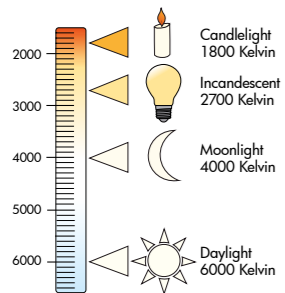

Kelvin (K) anger ljusets färg eller "färgtemperatur". Lägre Kelvin-grader innebär ett varmare sken. Allt under 3000K brukar kallas varmvitt. En glödlampa har en färgtemperatur på ca 2700K.

Kelvin (K) measures the colour of the light or "colour temperature". The lower the Kelvin the warmer the light. Any lamp below 3000K is usually called warm white. An incandescent lamp has a colour temperature of about 2700K.

Kelvin (K) bezeichnet die Farbe des Lichts oder die „Farbtemperatur“. Je niedriger dieser Wert ist, desto wärmer ist das Licht. Jede Lampe unter 3000 K wird mit der Farbe warm-weiß bezeichnet. Herkömmliche Glühlampen liegen bei einer Farbtemperatur von ca. 2700K.

Färgåtergivning (Ra) är ett mått på hur bra ljuset återger färger hos belysta objekt. Ra 100 är det högsta möjliga.

Colour rendering (Ra) is a measure of how well the colour of objects lit up by the light source look in comparison to a reference light source. Ra 100 is the highest possible.

Farbwiedergabeindex (Ra) gibt Auskunft über ein, von der Lampe angestrahltes, Objekt im Vergleich zu einer Referenzlichtquelle. Ein Ra-Wert von 100 ist der höchste zu erreichende Wert.

www.startrading.com/dimmer

Dimmer-kompatibla LED-lampor kan ljusregleras med många vanliga dimmers. För bästa resultat bör du kontrollera att lampor och dimmern passar bra ihop. Du hittar alltid en aktuell lista på www.startrading.com/dimmer

Dimmer compatible lamps can be controlled using many common dimmers. To ensure a good result you should always verify that the lamp and the dimmer are compatible. You can always find an updated list at www.startrading.com/dimmer

Dimmer-kompatibla Lampen können mit vielen herkömmlichen Dimmern betrieben werden. Um eine gute Funktionalität zu gewährleisten sollten Sie sicherstellen, dass die Leuchte und der Dimmer kompatibel sind. Eine aktuelle Liste hierzu finden Sie unter www.startrading.com/dimmer